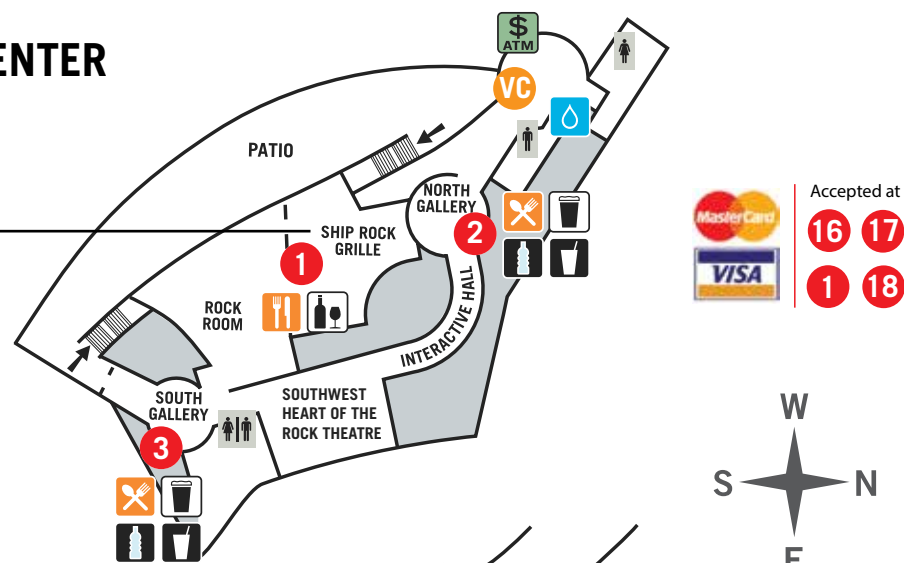

FOOD AND BEVERAGE GUIDE

for more information go to redrocksonline.com

LOWER LEVEL VISITOR CENTER